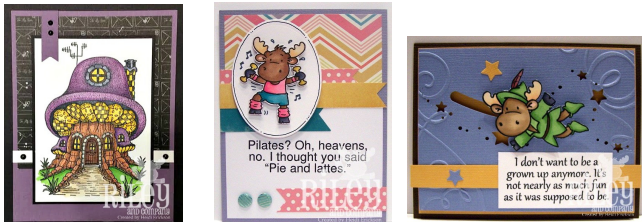

April 2017
Newsletter

The Stamp Shoppe

4111 Schofield Ave. Ste. 5, Weston, WI 54476

Easter Egg Hunt!

April 11th – 15th

Come in and shop...get a discount on your entire purchase!

Find a hidden egg. Bring it up when you check out to find out the discount!!

Riley & Co. Catalog Order

Pre-order April 22nd
Receive **15% off** Entire

Riley & Company, Funny Bones & Mushroom Lane
*Hilarious Sayings and Adorable Images!!

Make and Takes from 10:30 – 2:30

Sayner Stampede...Saturday May 6th